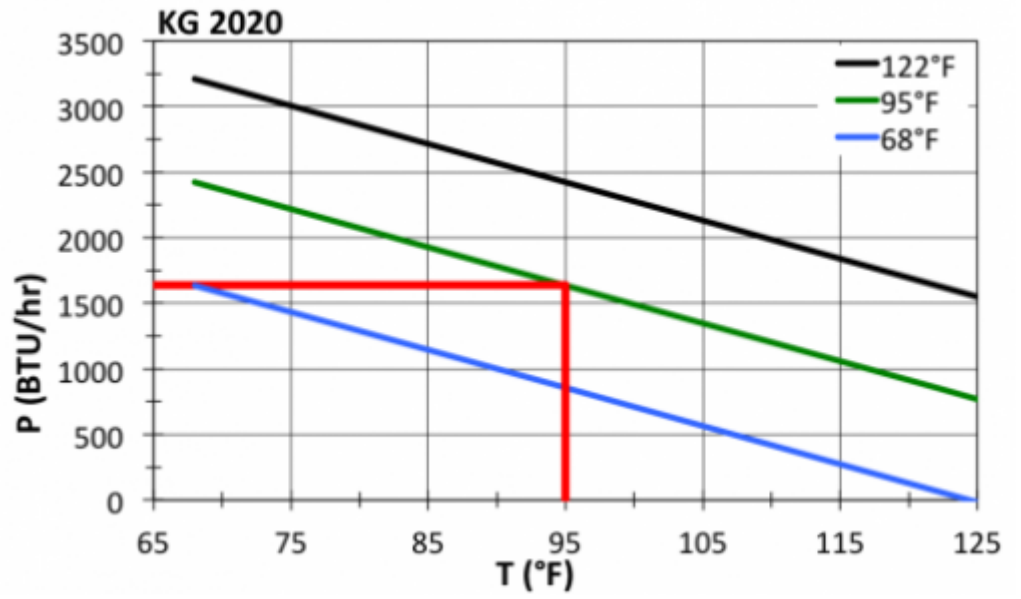

Variable Speed Air Conditioner KG 2020-24V

Description

Brand Name:	Solitherm
Order Number:	20200241
Color:	RAL 7035
Housing Material:	Mild steel, powder coated
Ingress protection:	IP 54
Approvals:	CE
Taric Code:	84158200

Technical data KG 2020-24V

Cooling capacity 95F/95F:	1540 BTU
Cooling capacity 95F/122F:	770 BTU
Compressor:	Speed Control rotary compressor
Refrigerant / GWP:	128 g / 4.5 oz
High / low pressure:	30 / 6 bar 440 / 88 psig
Operating temperature range:	50°F - 131°F
Air volume flow (system / unimpeded):	Ambient air circuit: 135 / 162 cfm Cabinet air circuit: 88 / 162 cfm
Mounting:	19" Einschub
Dimension H x W x D:	2U x 19 x 19 in.
Weight:	18.96 lbs
Voltage / Frequency:	24 V DC
Current 95F95F:	max. 12.7 A
Max. current:	13.5 A
Nominal power 95F95F:	max. 305 W
Max. power:	325 W
Fuse:	16 A (T)
Connection:	Connection terminal block

Performance Graph:

Air flow: