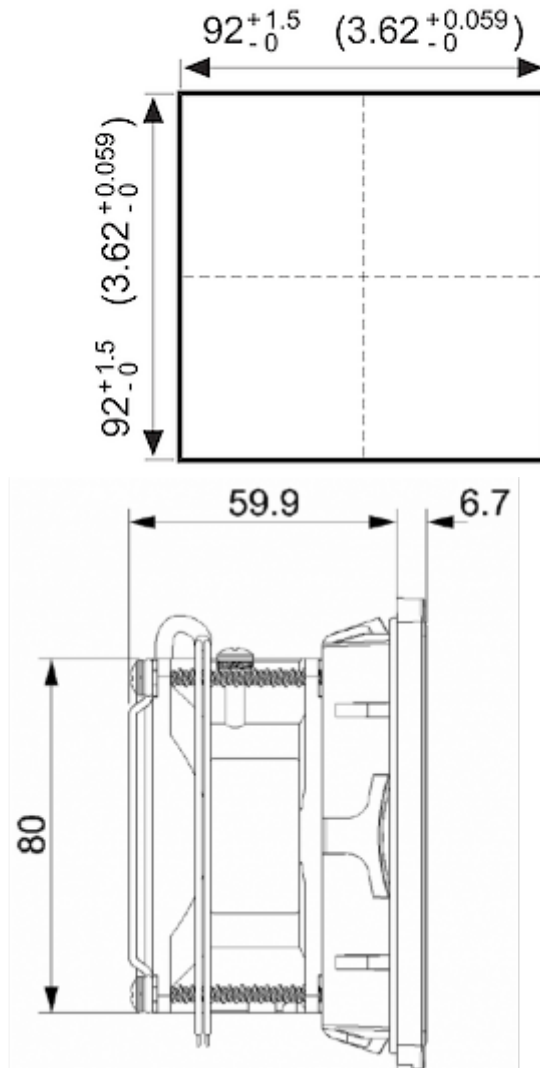

## Description

|                            |  |
|----------------------------|--|
| <b>Order Number:</b>       | 4010A4100  |
| <b>Brand Name:</b>         | SOLIFLEX   |
| <b>Color:</b>              | RAL 7035   |
| <b>Housing Material:</b>   | ABS Plastic  |
| <b>Ingress protection:</b> | Type 12, 3R  |
| <b>Note:</b>               | Umgekehrter Luftstrom  |
| <b>Optional:</b>           | Different housing colours available on request<br>With NEMA 3R protection part no. 4010A4130 |
| <b>Approvals:</b>          | CE, cURus, cULus, CSA  |

## Technical data

|                                     |  |
|-------------------------------------|--|
| <b>Operating temperature range:</b> | 14°F - +131°F                          |
| <b>Air volume flow unimpeded:</b>   | 9 cfm / 12 cfm                         |
| <b>Static pressure:</b>             | 0.18 inH2O @ 50Hz<br>0.26 inH2O @ 60Hz |
| <b>Dimension H x W x D:</b>         | 4.2 x 4.2 x 2.6 in.                    |
| <b>Weight:</b>                      | 0.86 lbs                               |
| <b>Cut out dimensions:</b>          | 3.64 x 3.64 in.(+0.06)                 |
| <b>Voltage / Frequency:</b>         | 230 V ~ 50/60 Hz                       |
| <b>Rated current:</b>               | 0.06 A / 0.05 A                        |
| <b>Power consumption:</b>           | 10 W / 8 W                             |
| <b>Degree of separation:</b>        | 85% - DIN 24185                        |
| <b>Wall thickness:</b>              | 0.04 - 0.08 in.                        |
| <b>Filter class:</b>                | G3 according to EN 779                 |
| <b>Installation:</b>                | Elastic clips                          |
| <b>Noise level:</b>                 | 31 dB(A) @ 50 Hz<br>33 dB(A) @ 60 Hz   |

**Air flow:**

Q = Air flow [m<sup>3</sup>/h]  
 P = Static pressure [Pa]

**Cut out dimensions:**