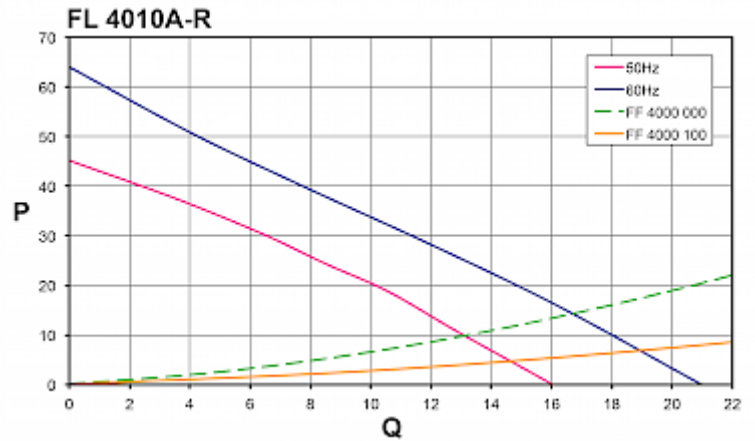

Air flow:

Q = Air flow [m³/h]
P = Static pressure [Pa]