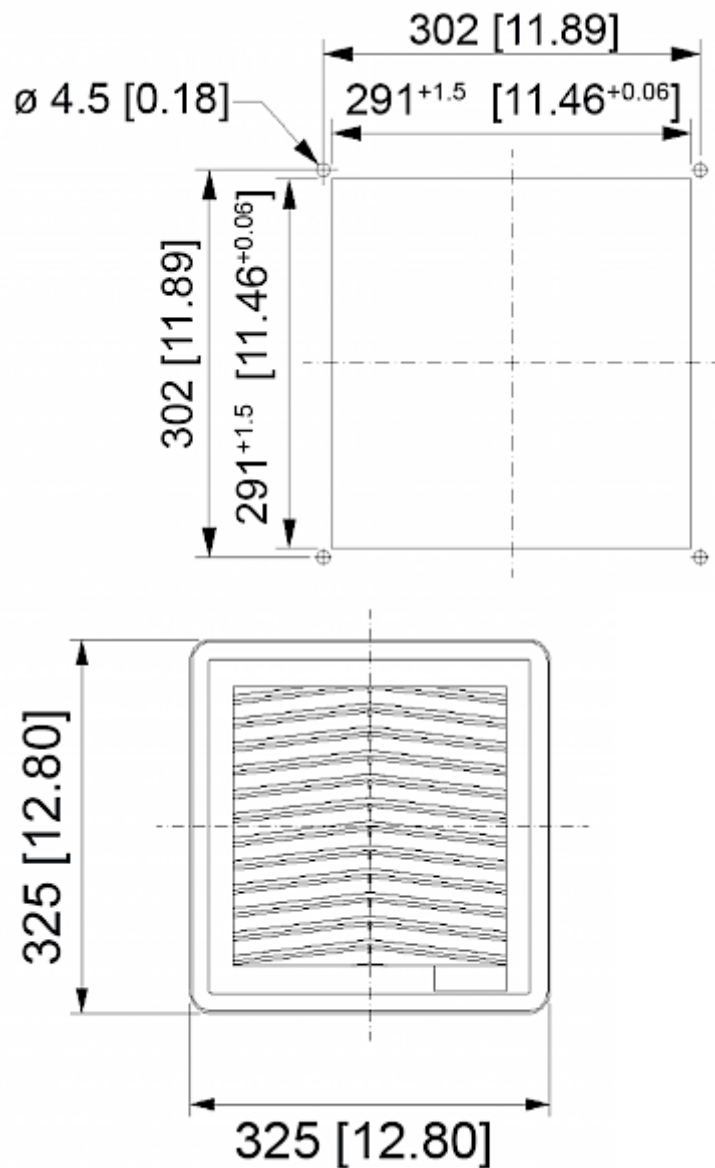

### Description

<b>Order Number:</b>	4000400E
<b>Housing Material:</b>	ABS Plastic
<b>Ingress protection:</b>	NEMA 12
<b>Optional:</b>	Different housing colours available on request With NEMA 3R protection part no. 400040030E
<b>Approvals:</b>	CE, cULus, CSA

## Technical data FF 4000 400E

<b>Operating temperature range:</b>	14 °F - 131 °F
<b>Dimension H x W x D:</b>	12.80 x 12.80 x 1.33 inch
<b>Weight:</b>	1.32 lbs
<b>Cut out dimensions:</b>	11.45 x 11.45 inch (+0.06)
<b>Degree of separation:</b>	85% - DIN 24185
<b>Wall thickness:</b>	0.06 - 0.10 inch
<b>Filter class:</b>	G3 according to EN779
<b>Installation:</b>	Elastic clips or by 4 self threading screws

**Air flow:**

**Cut out dimensions:**