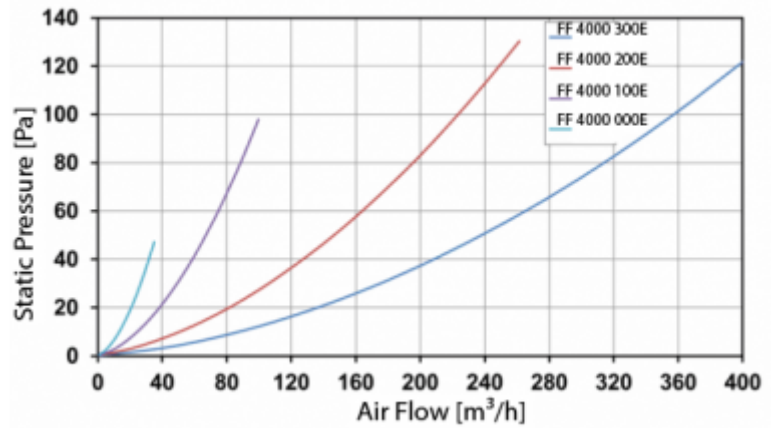

Air flow:

Cut out dimensions: