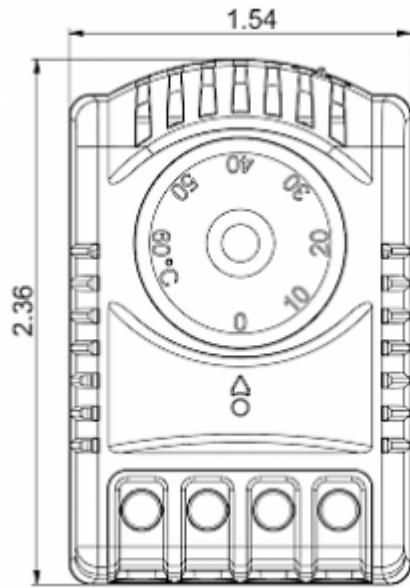

## Description

<b>Order Number:</b>	301320
<b>Brand Name:</b>	SOLIFLEX
<b>Color:</b>	Grey (RAL 7011)
<b>Housing Material:</b>	PC plastic
<b>Ingress protection:</b>	IP 20
<b>Note:</b>	Hyst. 4-7K/1K / Sw.Pt.tol $\pm 3K$
<b>Approvals:</b>	CE, cURus
<b>UL File Number:</b>	E358385

## Technical data

<b>Operating temperature range:</b>	32°F -140°F
<b>Setting range:</b>	0°C - 60°C
<b>Mounting:</b>	Clips for DIN rail 1.38 inch
<b>Dimension H x W x D:</b>	2.36 x 1.54 x 2.10 inch
<b>Weight:</b>	2.26 oz.
<b>Voltage / Frequency:</b>	AC:250V/10A(res)/2A(ind) DC:72V/30W UL: max.250 VAC NC/NO: 10/5 A (res)
<b>Lifetime:</b>	100,000 hrs.
<b>Connection:</b>	4-pole terminal, clamping torque 0.5 Nm max. solid wire - AWG 14 max., stranded wire - AWG 16 max.

**Cut out  
dimensions:**