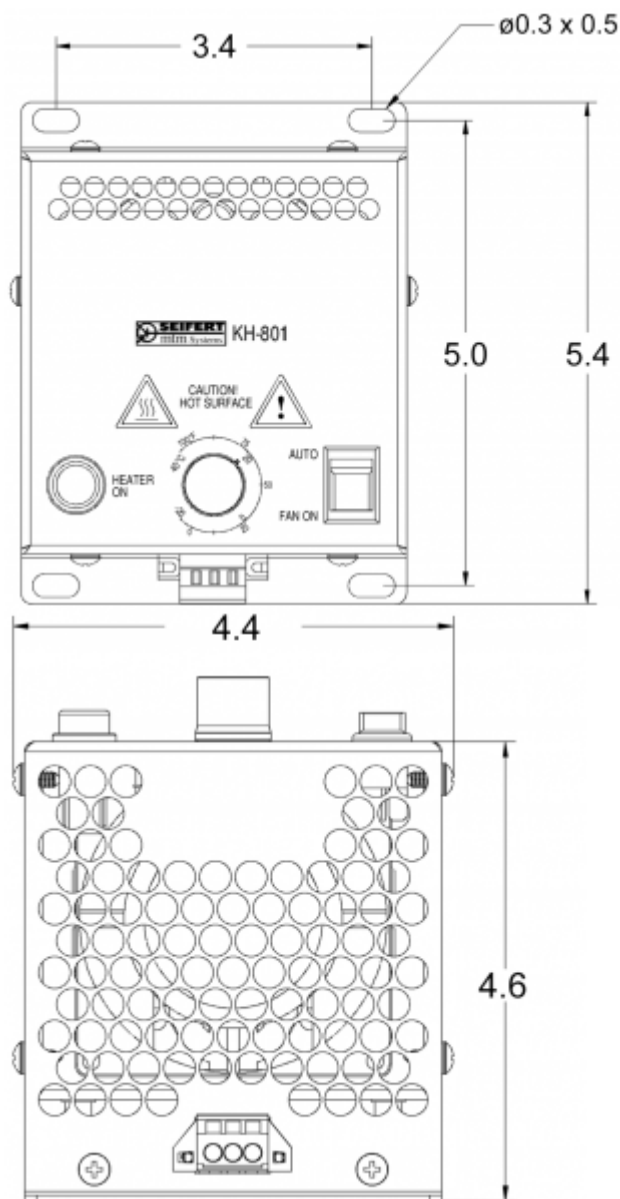

Fan Heater

Description

Order Number:	801125D22001
Brand Name:	SOLIFLEX
Color:	silver
Housing Material:	Aluminum
Ingress protection:	IP 20
Included:	Einstellbarer Thermostat Betriebszustandsleuchte Lüfterschalter Auto / An
Optional:	35mm DIN Rail clip (EN50022) Part-no. SP-KH801-AK-1
Approvals:	CE
UL File Number:	E358386

Technical data

Heating power at 50°F:	125 W
Operating temperature range:	-4°F - +104°F
Mounting:	DIN rail
Dimension H x W x D:	5.39 x 4.09 x 4.61 inch
Weight:	1.76 lbs
Voltage / Frequency:	24 V DC
Rated current:	5.3 A
Fan air flow, approx.:	15.9 cfm
Fuse:	6 A (T)
Connection:	Anschlussklemmen

Air flow:

Cut out dimensions:

Order Information

Zolltarifnummer	85162999
EAN Nummer	5350604020313