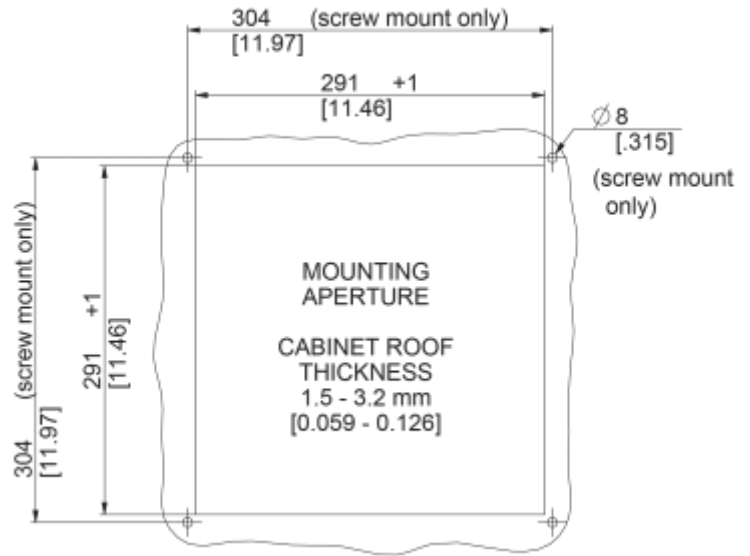

Roof Filter Fan

Description

| | |
|----------------------------|---------------------------|
| Order Number: | 6995A3000 |
| Brand Name: | SOLIFLEX |
| Color: | RAL 7035 |
| Housing Material: | Mild steel, powder coated |
| Ingress protection: | IP 54, Type 1, 12 |
| Approvals: | CE |

Technical data

| | |
|-------------------------------------|------------------------------|
| Operating temperature range: | 14°F - +122°F |
| Air volume flow unimpeded: | 883 cfm |
| Static pressure: | 850 Pa |
| Mounting: | top mounted |
| Dimension H x W x D: | 5.8 x 18 x 18 inch |
| Weight: | 7.8 kg |
| Cut out dimensions: | 11.46 x 11.46 inch |
| Voltage / Frequency: | 120 V ~ 60 Hz |
| Rated current: | 2.67 A |
| Power consumption: | 320 W |
| Degree of separation: | 85% - DIN 24185 |
| Filter class: | Aluminium filter |
| Noise level: | 82 dB(A) |
| Connection: | 4 - poliger Push-fit Stecker |

Cut out dimensions:

Order Information

| | |
|-------------------|---------------|
| Taric code | 84145915 |
| GTIN (EAN) | 5350604100893 |