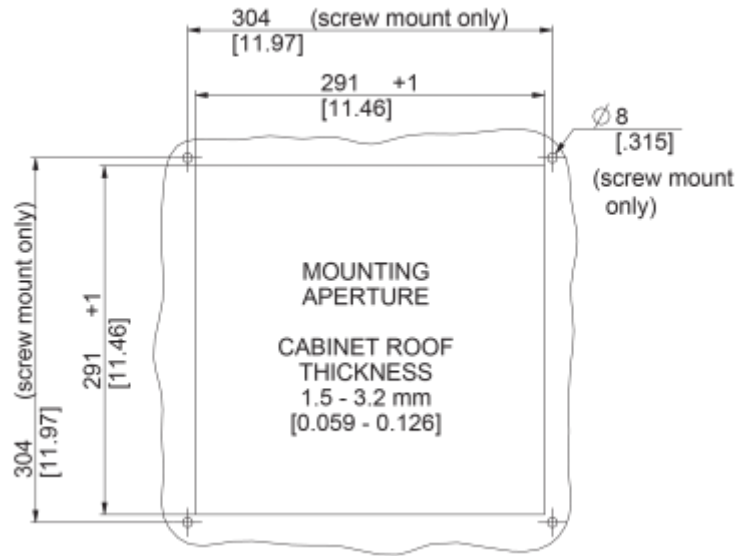

### Description

<b>Order Number:</b>	6095A3000
<b>Brand Name:</b>	SOLIFLEX
<b>Color:</b>	RAL 7035
<b>Housing Material:</b>	Mild steel, powder coated
<b>Ingress protection:</b>	IP 54, Type 1, 12
<b>Approvals:</b>	CE, cURus

## Technical data

<b>Operating temperature range:</b>	14°F - +131°F
<b>Air volume flow unimpeded:</b>	570 cfm
<b>Static pressure:</b>	750 Pa
<b>Mounting:</b>	top mounted
<b>Dimension H x W x D:</b>	5.8 x 18 x 18 inch
<b>Weight:</b>	7 kg
<b>Cut out dimensions:</b>	11.46 x 11.46 inch
<b>Voltage / Frequency:</b>	115 V ~ 60 Hz
<b>Rated current:</b>	1.9 A
<b>Power consumption:</b>	225 W
<b>Degree of separation:</b>	85% - DIN 24185
<b>Filter class:</b>	G3 (Aluminium optional)
<b>Noise level:</b>	76 dB(A)
<b>Connection:</b>	4 - poliger Push-fit Stecker

**Cut out dimensions:**