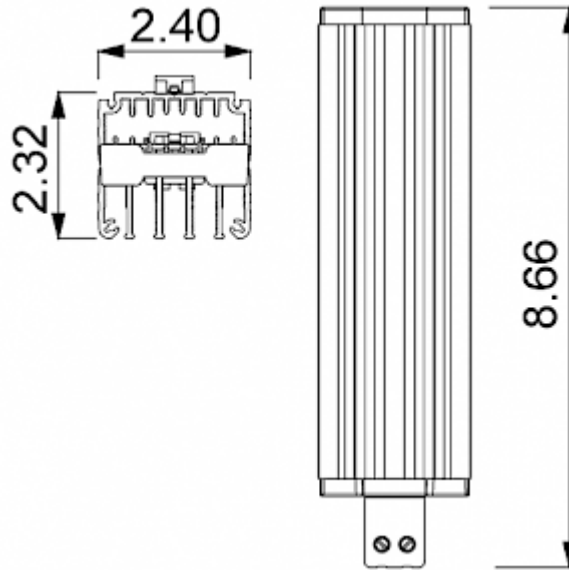

Convective Heater

Description

Order Number:	502150
Brand Name:	SOLIFLEX
Color:	silver
Housing Material:	Aluminum
Note:	PTC resistance self-regulating
Approvals:	CE, cURus

Technical data

Heating power at 50°F:	150 W
Operating temperature range:	-49°F - +158°F
Mounting:	DIN Schiene
Dimension H x W x D:	8.66 x 2.32 x 2.40 in.
Weight:	1.25 lbs.
Voltage / Frequency:	120-240 V AC/DC ~ 50/60 Hz
Max. current:	9.5 A
Connection:	2 screw terminal block for standard or rigid wire AWG 14

Cut out dimensions:

Order Information

Zolltarifnummer	85162999
EAN Nummer	5350604020092