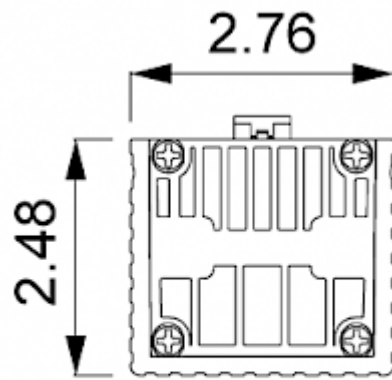

Convective Heater

Description

Order Number:	502100
Brand Name:	SOLIFLEX
Color:	Silber
Housing Material:	Aluminum
Note:	Radiator: extruded aluminium profile
Approvals:	CE, cURus

Technical data

Heating power at 50°F:	100 W
Operating temperature range:	-49°F - +158°F
Mounting:	DIN rail
Dimension H x W x D:	5.51 x 2.76 x 2.48 in.
Weight:	0.75 lbs.
Voltage / Frequency:	120-240 V AC/DC ~ 50/60 Hz
Max. current:	5 A
Connection:	2 screw terminal block for standard or rigid wire AWG14

Cut out dimensions:

Order Information

Zolltarifnummer

85162999
