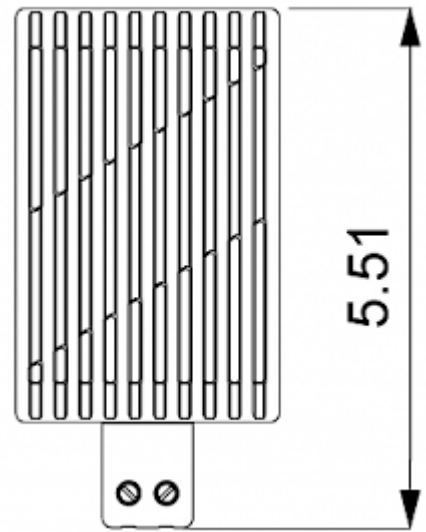

Convective Heater

Description

Order Number:	502100
Brand Name:	SOLIFLEX
Color:	Silber
Housing Material:	Aluminum
Note:	Radiator: extruded aluminium profile
Approvals:	CE, cURus

Technical data

Heating power at 50°F:	100 W
Operating temperature range:	-49°F - +158°F
Mounting:	DIN rail
Dimension H x W x D:	5.51 x 2.76 x 2.48 in.
Weight:	0.75 lbs.
Voltage / Frequency:	120-240 V AC/DC ~ 50/60 Hz
Max. current:	5 A
Connection:	2 screw terminal block for standard or rigid wire AWG14

Cut out dimensions:

Order Information

Zolltarifnummer

85162999
