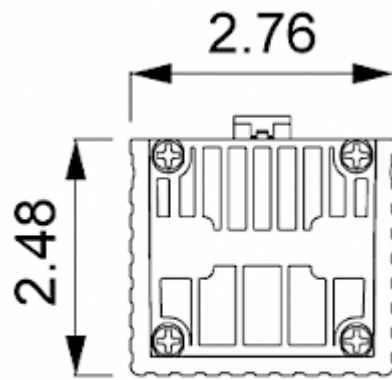

Convective Heater

Description

Order Number:	502075
Brand Name:	SOLIFLEX
Color:	Silber
Housing Material:	Aluminum
Note:	PTC resistor self-regulating
Approvals:	CE, cURus

Technical data

Heating power at 50°F:	75 W
Operating temperature range:	-49°F - +158°F
Mounting:	DIN Schiene
Dimension H x W x D:	5.51 x 2.76 x 2.48 in.
Weight:	0.75 lbs.
Voltage / Frequency:	120-240 V AC/DC ~ 50/60 Hz
Max. current:	4 A
Connection:	2 screw terminal block for standard or rigid wire AWG 14

Cut out dimensions:

Order Information

Zolltarifnummer	85162999
EAN Nummer	5350604020054