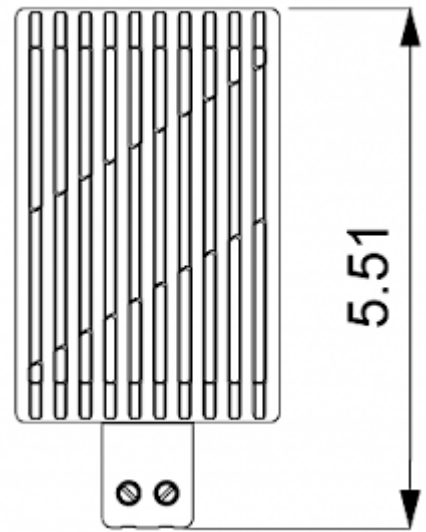

Convective Heater

Description

Order Number:	502075
Brand Name:	SOLIFLEX
Color:	Silber
Housing Material:	Aluminum
Note:	PTC resistor self-regulating
Approvals:	CE, cURus

Technical data

Heating power at 50°F:	75 W
Operating temperature range:	-49°F - +158°F
Mounting:	DIN Schiene
Dimension H x W x D:	5.51 x 2.76 x 2.48 in.
Weight:	0.75 lbs.
Voltage / Frequency:	120-240 V AC/DC ~ 50/60 Hz
Max. current:	4 A
Connection:	2 screw terminal block for standard or rigid wire AWG 14

Cut out dimensions:

Order Information

Zolltarifnummer	85162999
EAN Nummer	5350604020054