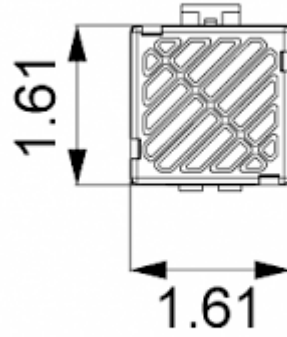

Convective Heater

Description

Order Number:	502025
Brand Name:	SOLIFLEX
Color:	silver
Housing Material:	Aluminum
Note:	PTC resistor self-regulating
Approvals:	CE, cURus

Technical data

Heating power at 50°F:	25 W
Operating temperature range:	-49°F - +158°F
Mounting:	DIN Schiene
Dimension H x W x D:	4.92 x 1.61 x 1.61 in.
Weight:	0.41 lbs.
Voltage / Frequency:	120-240 V AC/DC ~ 50/60 Hz
Max. current:	2.5 A
Connection:	Silicon cable, 2 x AWG 20, length 15.75 inch

Cut out dimensions:

Order Information

Zolltarifnummer	85162999
EAN Nummer	5350604020016