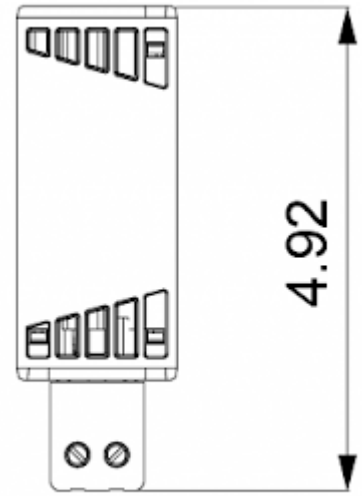

Convective Heater

Description

Order Number:	502025
Brand Name:	SOLIFLEX
Color:	silver
Housing Material:	Aluminum
Note:	PTC resistor self-regulating
Approvals:	CE, cURus

Technical data

Heating power at 50°F:	25 W
Operating temperature range:	-49°F - +158°F
Mounting:	DIN Schiene
Dimension H x W x D:	4.92 x 1.61 x 1.61 in.
Weight:	0.41 lbs.
Voltage / Frequency:	120-240 V AC/DC ~ 50/60 Hz
Max. current:	2.5 A
Connection:	Silicon cable, 2 x AWG 20, length 15.75 inch

Cut out dimensions:

Order Information

Zolltarifnummer	85162999
EAN Nummer	5350604020016