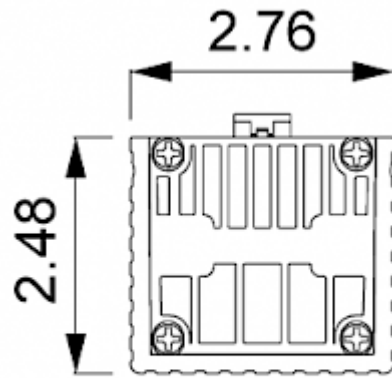

## Description

**Order Number:** 501100

**Brand Name:** SOLIFLEX

**Color:** Black

**Housing Material:** PC plastic

**Note:** Heating element type: PTC resistor, self regulating, plastic housing

**Approvals:** CE, cURus

## Technical data

<b>Heating power at 50°F:</b>	100 W
<b>Operating temperature range:</b>	-49°F - +158°F
<b>Mounting:</b>	DIN rail
<b>Dimension H x W x D:</b>	5.51 x 2.76 x 2.48 in.
<b>Weight:</b>	0.86 lbs.
<b>Voltage / Frequency:</b>	120-240 V AC/DC ~ 50/60 Hz
<b>Max. current:</b>	5 A
<b>Connection:</b>	2 screw terminal block for standard or rigid wire 2.5 mm <sup>2</sup>

**Cut out dimensions:**