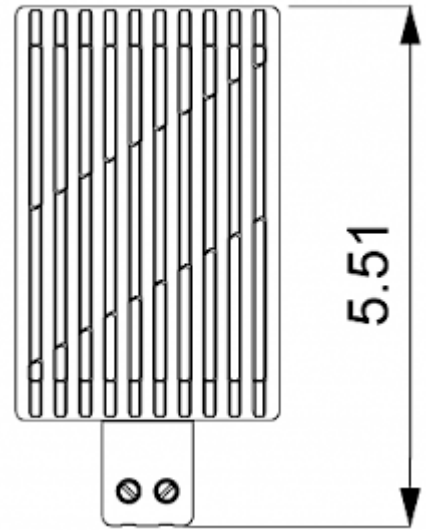

## Description

**Order Number:** 501100

**Brand Name:** SOLIFLEX

**Color:** Black

**Housing Material:** PC plastic

**Note:** Heating element type: PTC resistor, self regulating, plastic housing

**Approvals:** CE, cURus

## Technical data

<b>Heating power at 50°F:</b>	100 W
<b>Operating temperature range:</b>	-49°F - +158°F
<b>Mounting:</b>	DIN rail
<b>Dimension H x W x D:</b>	5.51 x 2.76 x 2.48 in.
<b>Weight:</b>	0.86 lbs.
<b>Voltage / Frequency:</b>	120-240 V AC/DC ~ 50/60 Hz
<b>Max. current:</b>	5 A
<b>Connection:</b>	2 screw terminal block for standard or rigid wire 2.5 mm <sup>2</sup>

**Cut out dimensions:**