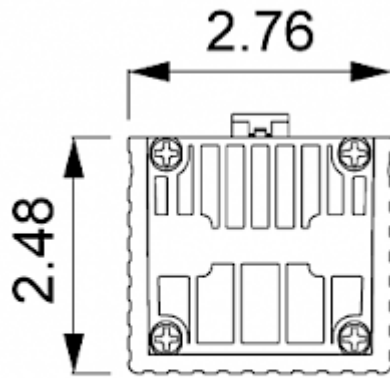

Convective Heater

Description

Order Number:	501075
Brand Name:	SOLIFLEX
Color:	Black
Housing Material:	PC plastic
Note:	PTC Widerstand selbstregulierend
Approvals:	CE, cURus

Technical data

Heating power at 50°F:	75 W
Operating temperature range:	-49°F - +158°F
Mounting:	DIN Schiene
Dimension H x W x D:	5.51 x 2.76 x 2.48 in.
Weight:	0.86 lbs.
Voltage / Frequency:	120-240 V AC/DC ~ 50/60 Hz
Max. current:	4 A
Connection:	2 screw terminal block for standard or rigid wire 2.5 mm ²

Cut out dimensions:

Order Information

Zolltarifnummer	85162999
EAN Nummer	5350604020047