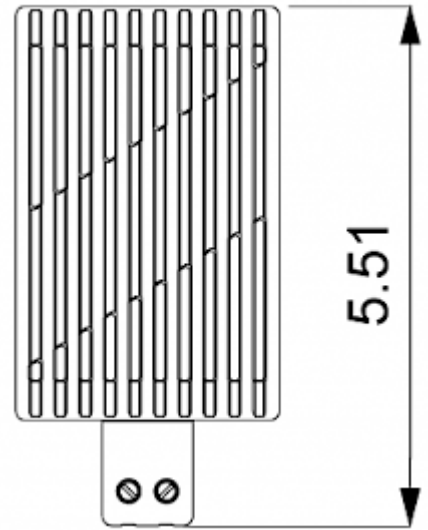

Convective Heater

Description

Order Number:	501075
Brand Name:	SOLIFLEX
Color:	Black
Housing Material:	PC plastic
Note:	PTC Widerstand selbstregulierend
Approvals:	CE, cURus

Technical data

Heating power at 50°F:	75 W
Operating temperature range:	-49°F - +158°F
Mounting:	DIN Schiene
Dimension H x W x D:	5.51 x 2.76 x 2.48 in.
Weight:	0.86 lbs.
Voltage / Frequency:	120-240 V AC/DC ~ 50/60 Hz
Max. current:	4 A
Connection:	2 screw terminal block for standard or rigid wire 2.5 mm ²

Cut out dimensions:

Order Information

Zolltarifnummer	85162999
EAN Nummer	5350604020047