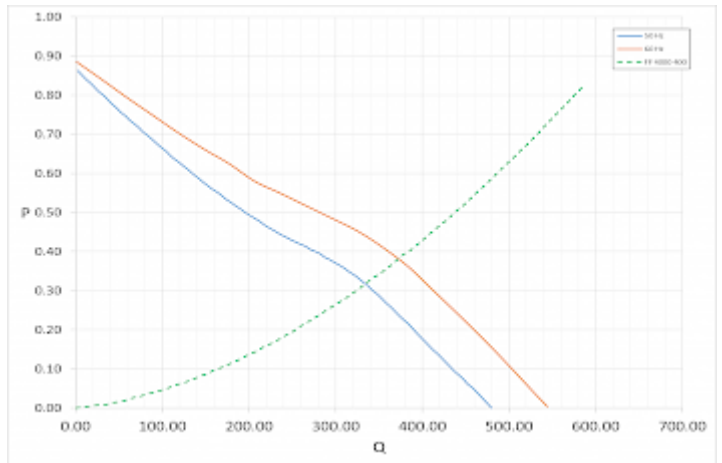

Filterlüfter

Description

Order Number:	4883A4000
Brand Name:	SOLIFLEX
Color:	RAL 7035
Housing Material:	ABS Plastic
Ingress protection:	IP 54, Type 12
Approvals:	CE, cURus, cULus
UL File Number:	E498756

Technical data

Operating temperature range:	14°F - 131°F
Air volume flow unimpeded:	483 cfm - 547 cfm
Dimension H x W x D:	12.8 x 12.8 x 6.3 inch
Cut out dimensions:	11.45 x 11.45 inch (+0.06)
Voltage / Frequency:	230 V ~ 50/60 Hz
Rated current:	0.55 / 0.74 A
Power consumption:	125 / 166 W
Wall thickness:	0.06 - 0.10 inch
Filter class:	G3 according to EN 779
Installation:	Elastic clips
Noise level:	66 dB(A) @ 50 Hz 69.2 dB(A) @ 60 Hz

Air flow:

Q = Air flow [cfm]
P = Static pressure [inH2O]

Cut out dimensions:

Order Information

In RAL 9005	4883A4003
Mit TYPE 3R Schutzklasse Art.-Nr.	4883A4033
Taric code	84145915
GTIN (EAN)	5350604100794