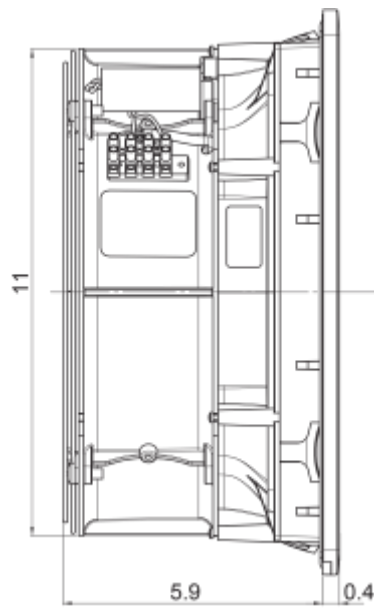

Technical data

Operating temperature range:	14°F - 131°F
Air volume flow unimpeded:	483 cfm - 547 cfm
Dimension H x W x D:	12.8 x 12.8 x 6.3 inch
Cut out dimensions:	11.45 x 11.45 inch (+0.06)
Voltage / Frequency:	230 V ~ 50/60 Hz
Rated current:	0.55 / 0.74 A
Power consumption:	125 / 166 W
Wall thickness:	0.06 - 0.10 inch
Filter class:	G3 according to EN 779
Installation:	Elastic clips
Noise level:	66 dB(A) @ 50 Hz 69.2 dB(A) @ 60 Hz

Air flow:

Q = Air flow [cfm]
P = Static pressure [inH2O]

Cut out dimensions:

Order Information

In RAL 9005	4883A4003
Mit TYPE 3R Schutzklasse Art.-Nr.	4883A4033
Taric code	84145915
GTIN (EAN)	5350604100794