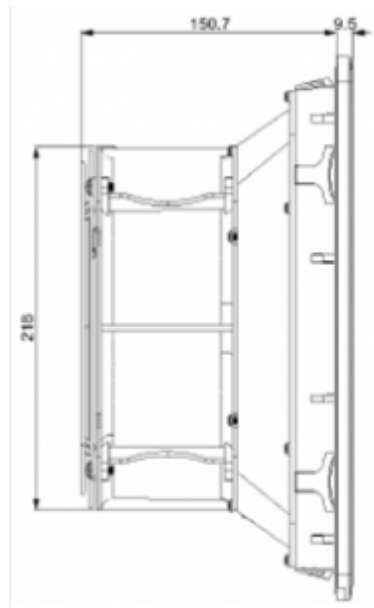

## Technical data

<b>Operating temperature range:</b>	14°F - +131°F
<b>Air volume flow unimpeded:</b>	324 cfm
<b>Static pressure:</b>	0.72 inH2O @ 50Hz / 0.78 inH2O @ 60Hz
<b>Dimension H x W x D:</b>	12.8 x 12.8 x 6.3 inch
<b>Weight:</b>	6.8 lbs
<b>Cut out dimensions:</b>	11.5 x 11.5 (+0.06) inch
<b>Voltage / Frequency:</b>	230 V ~ 50/60 Hz
<b>Rated current:</b>	0.31 A / 0.35 A
<b>Power consumption:</b>	70 W / 85 W
<b>Degree of separation:</b>	85% - DIN 24185
<b>Wall thickness:</b>	0.06 - 0.10 in.
<b>Filter class:</b>	G3 according to EN 779
<b>Installation:</b>	Elastic clips
<b>Noise level:</b>	65.3 dB(A) @ 50 Hz 68.1 dB(A) @ 60 Hz

**Air flow:**

Q = Air flow [m<sup>3</sup>/h]  
 P = Static pressure [Pa]

**Cut out dimensions:**