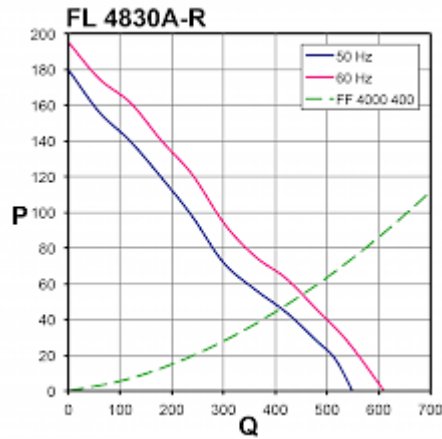

Air flow:

Q = Air flow [m³/h]
P = Static pressure [Pa]