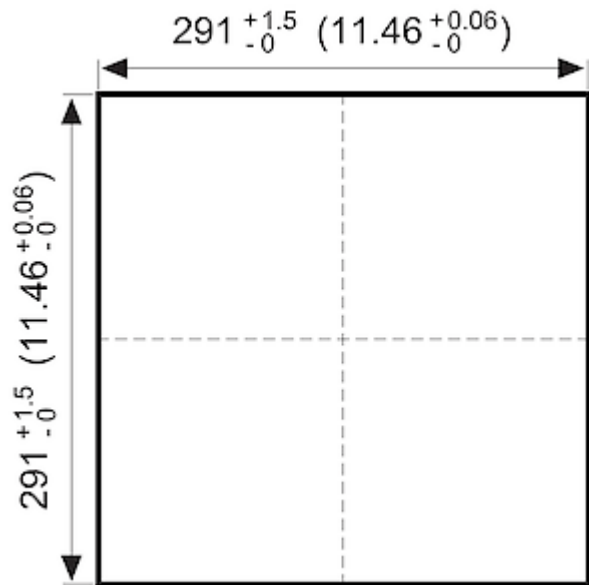

## Technical data

<b>Operating temperature range:</b>	14°F - +131°F
<b>Air volume flow unimpeded:</b>	324 cfm
<b>Static pressure:</b>	0.72 inH2O @ 50Hz / 0.78 inH2O @ 60Hz
<b>Dimension H x W x D:</b>	12.8 x 12.8 x 6.3 inch
<b>Weight:</b>	6.8 lbs
<b>Cut out dimensions:</b>	11.5 x 11.5 (+0.06) inch
<b>Voltage / Frequency:</b>	230 V ~ 50/60 Hz
<b>Rated current:</b>	0.31 A / 0.35 A
<b>Power consumption:</b>	70 W / 85 W
<b>Degree of separation:</b>	85% - DIN 24185
<b>Wall thickness:</b>	0.06 - 0.10 in.
<b>Filter class:</b>	G3 according to EN 779
<b>Installation:</b>	Elastic clips
<b>Noise level:</b>	65.3 dB(A) @ 50 Hz 68.1 dB(A) @ 60 Hz

**Air flow:**

Q = Air flow [m<sup>3</sup>/h]  
 P = Static pressure [Pa]

**Cut out dimensions:**