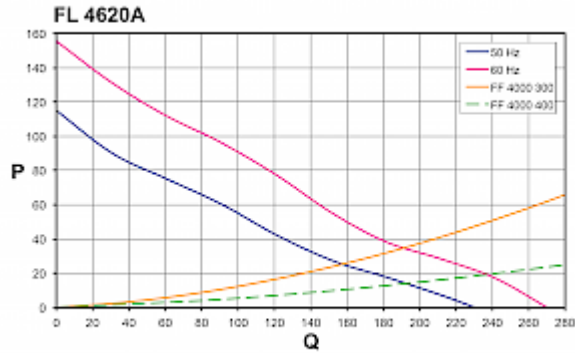

Air flow:

Q = Air flow [m³/h]
P = Static pressure [Pa]