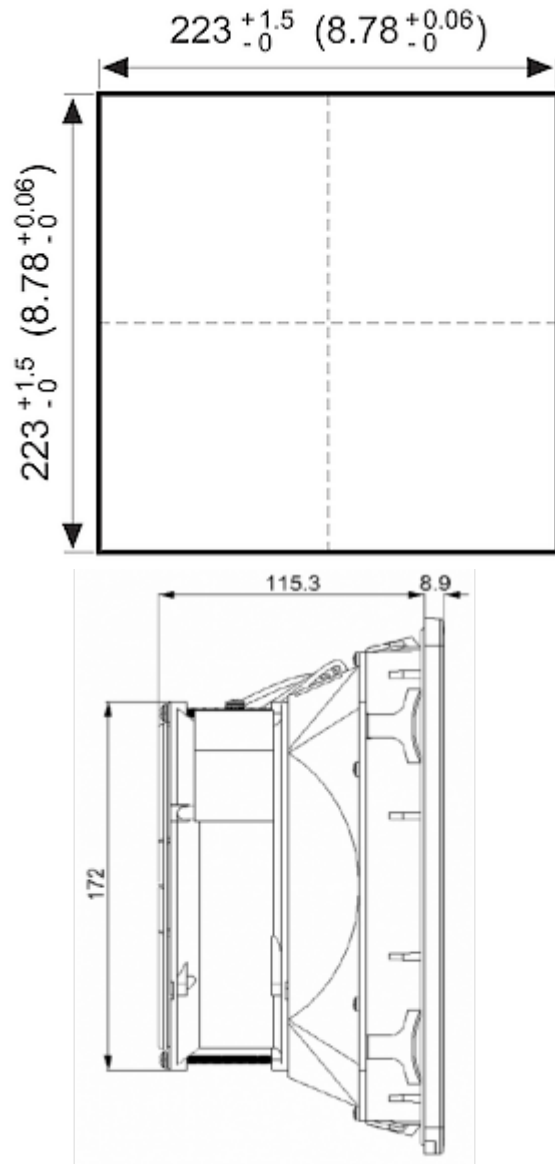

## Technical data

<b>Operating temperature range:</b>	14°F - +131°F
<b>Air volume flow unimpeded:</b>	135 cfm / 159 cfm
<b>Static pressure:</b>	0.46 inH2O @ 50Hz 0.62 inH2O @ 60Hz
<b>Dimension H x W x D:</b>	9.8 x 9.8 x 4.9 inch
<b>Weight:</b>	3.3 lbs
<b>Cut out dimensions:</b>	8.8 x 8.8 (+0.06) inch
<b>Voltage / Frequency:</b>	230 V ~ 50/60 Hz
<b>Rated current:</b>	0.134 A / 0.16 A
<b>Power consumption:</b>	32 W / 36 W
<b>Degree of separation:</b>	85% - DIN 24185
<b>Wall thickness:</b>	0.06 - 0.10 in.
<b>Filter class:</b>	G3 according to EN 779
<b>Installation:</b>	Elastic clips or by 4 self-threading screws
<b>Noise level:</b>	50 dB(A) @ 50 Hz 55 dB(A) @ 60 Hz

**Air flow:**

Q = Air flow [m<sup>3</sup>/h]  
 P = Static pressure [Pa]

**Cut out dimensions:**