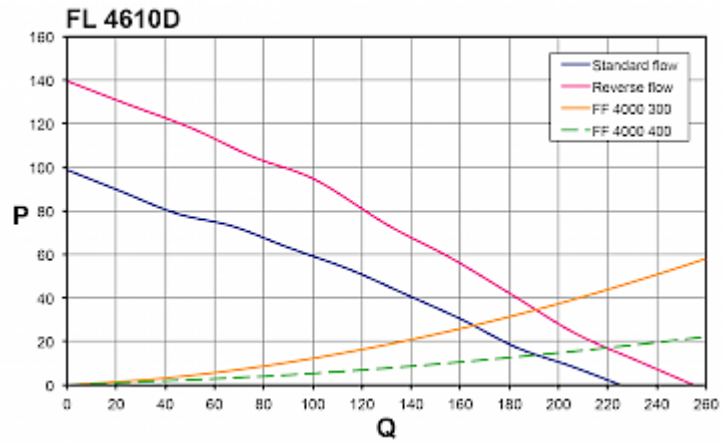

Air flow:

Q = Air flow [m3/h]
P = Static pressure [Pa]