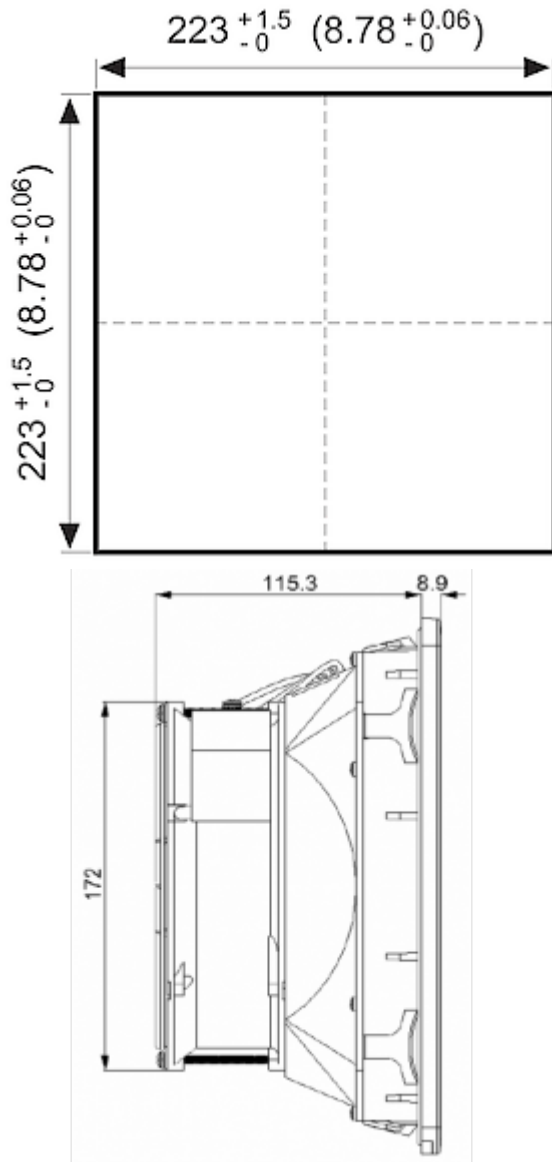

## Technical data

|                                     |   |
|-------------------------------------|---|
| <b>Operating temperature range:</b> | 14°F - +131°F                               |
| <b>Air volume flow unimpeded:</b>   | 132 cfm                                     |
| <b>Static pressure:</b>             | 0.56 inH2O                                  |
| <b>Dimension H x W x D:</b>         | 9.8 x 9.8 x 4.9 inch                        |
| <b>Weight:</b>                      | 3.1 lbs                                     |
| <b>Cut out dimensions:</b>          | 8.8 x 8.8 (+0.06) inch                      |
| <b>Voltage / Frequency:</b>         | 24 V DC                                     |
| <b>Rated current:</b>               | 0.71 A                                      |
| <b>Power consumption:</b>           | 17 W  |
| <b>Wall thickness:</b>              | 0.06 - 0.10 in.                             |
| <b>Filter class:</b>                | G3 according to EN 779                      |
| <b>Installation:</b>                | Elastic clips or by 4 self-threading screws |
| <b>Noise level:</b>                 | 58 dB(A)                                    |

**Air flow:**

Q = Air flow [m3/h]  
P = Static pressure [Pa]

**Cut out dimensions:**