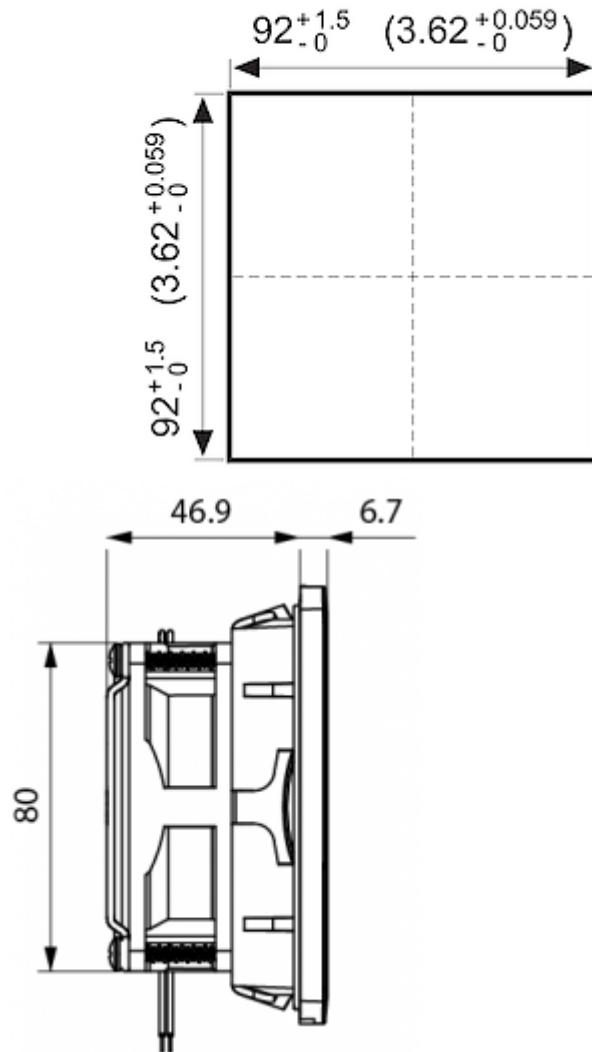

## Description

|                            |  |
|----------------------------|--|
| <b>Order Number:</b>       | 4010D1100  |
| <b>Color:</b>              | RAL 7035   |
| <b>Housing Material:</b>   | ABS Plastic  |
| <b>Ingress protection:</b> | NEMA 12  |
| <b>Optional:</b>           | Different housing colours available on request<br>With NEMA 3R protection part no. 4010D1130 |
| <b>Approvals:</b>          | CE, cURus, cULus, CSA  |

## Technical data

|                                     |   |
|-------------------------------------|---|
| <b>Operating temperature range:</b> | 14°F - +131°F                               |
| <b>Air volume flow unimpeded:</b>   | 14 cfm                                      |
| <b>Static pressure:</b>             | 0.18 inH2O                                  |
| <b>Dimension H x W x D:</b>         | 4.2 x 4.2 x 2.1 in.                         |
| <b>Weight:</b>                      | 0.77 lbs                                    |
| <b>Cut out dimensions:</b>          | 3.6 x 3.6 in.(+0.06)                        |
| <b>Voltage / Frequency:</b>         | 12 V DC                                     |
| <b>Rated current:</b>               | 0.184 A                                     |
| <b>Power consumption:</b>           | 2.2 W                                       |
| <b>Degree of separation:</b>        | 85% - DIN 24185                             |
| <b>Wall thickness:</b>              | 0.04 - 0.08 in.                             |
| <b>Filter class:</b>                | G3 according to EN 779                      |
| <b>Installation:</b>                | Elastic clips or by 4 self-threading screws |
| <b>Noise level:</b>                 | 30 dB(A)                                    |

**Air flow:**

Q = Air flow [m<sup>3</sup>/h]  
P = Static pressure [Pa]

**Cut out dimensions:**