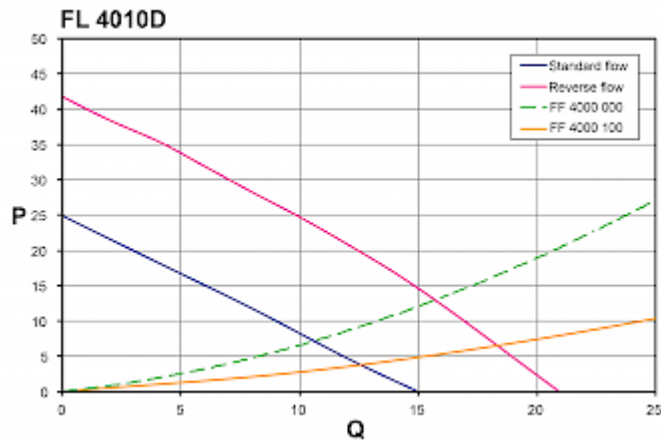

Air flow:

Q = Air flow [m³/h]
P = Static pressure [Pa]