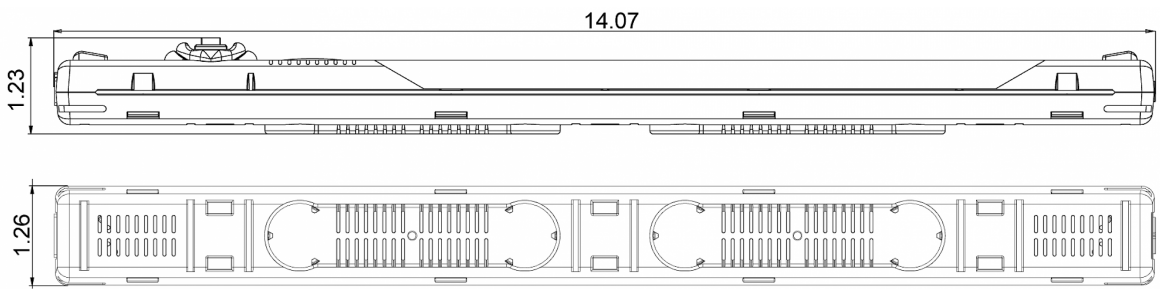

## LED enclosure light 400 Lm

### Description

<b>Order Number:</b>	400500
<b>Brand Name:</b>	stripLite
<b>Color:</b>	Top cover transparent / body blue
<b>Housing Material:</b>	PC plastic
<b>Ingress protection:</b>	IP 20
<b>Included:</b>	Built-in On/Off switch, mounting accessories
<b>Note:</b>	class II Energy class G
<b>Approvals:</b>	CE, cURus

## Technical data

<b>Operating temperature range:</b>	-22°F -158°F UL max temp: 140°F
<b>Mounting:</b>	Magnets / clips
<b>Dimension H x W x D:</b>	14.07 x 1.26 x 1.4 inch
<b>Weight:</b>	0.3 lbs.
<b>Voltage / Frequency:</b>	24-265 V DC/AC ~ 0/50/60 Hz
<b>Power consumption:</b>	4 Watt
<b>Lamp:</b>	LED, 7400K
<b>Luminosity:</b>	400 Lm
<b>Lifetime:</b>	50,000 hrs. @ 68°F
<b>Connection:</b>	screw less push in connector

**Cut out dimensions:**