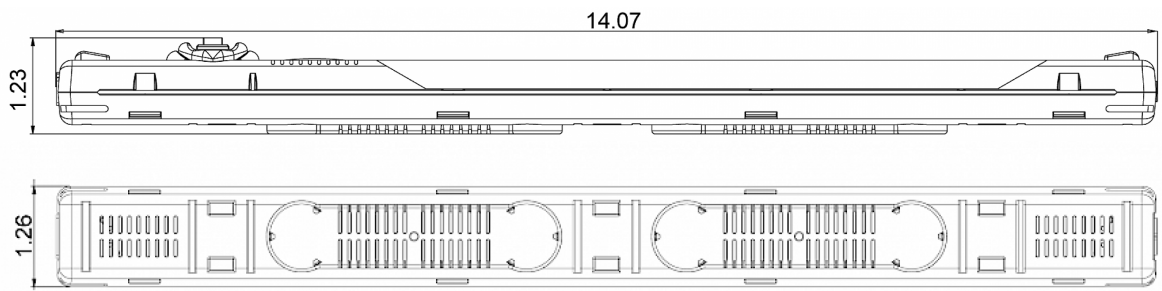

LED enclosure light 700 Lm

Description

Order Number:	400176
Brand Name:	stripLite
Color:	Top cover frosted / body blue
Housing Material:	PC plastic
Ingress protection:	IP 20
Included:	Built-in On/Off switch, mounting accessories
Note:	class II Energy class F
Approvals:	CE

Technical data

Operating temperature range:	-22°F - 158°F UL max temp: 140°F
Mounting:	Magnets / clips
Dimension H x W x D:	14.07 x 1.26 x 1.4 inch
Weight:	0.3 lbs.
Voltage / Frequency:	120-230 V ~ 50/60 Hz
Power consumption:	8 Watt
Lamp:	LED, 6500K
Luminosity:	700 Lm
Lifetime:	50,000 Std. @ 68°F
Connection:	Wieland connector

Cut out dimensions:

Order Information

Zolltarifnummer	94054099
EAN Nummer	5350604000278