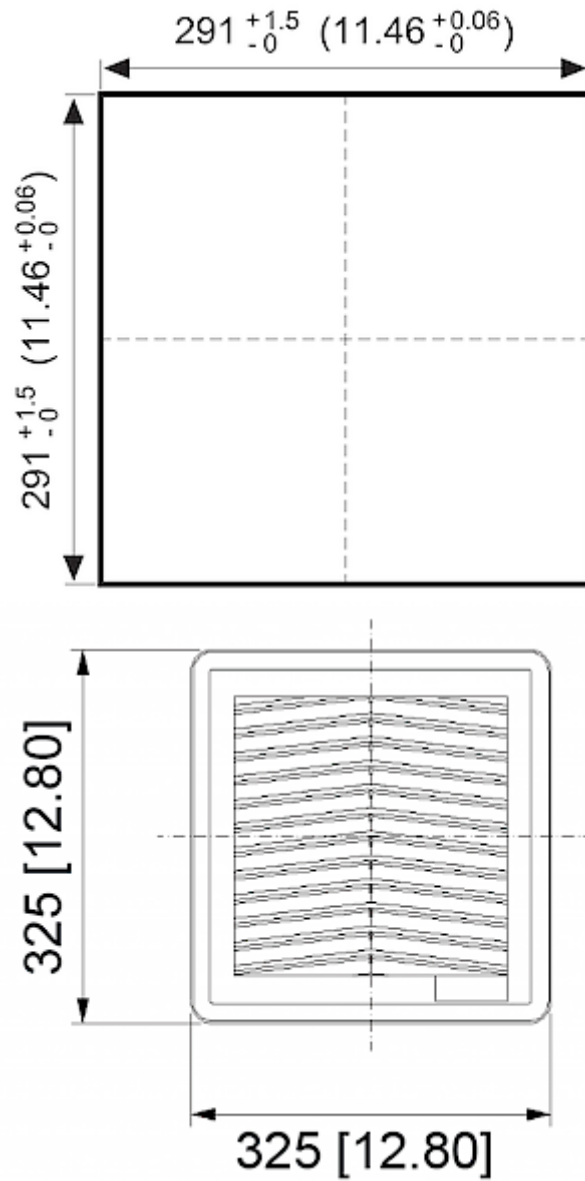

Exhaust filter

Description

Order Number:	400040000
Color:	RAL 7035
Housing Material:	ABS Plastic
Ingress protection:	NEMA 12
Optional:	# 4000 40003 black # 4000 40030 NEMA 3R # 4000 40033 black, NEMA 3R
Approvals:	CE, cULus, CSA

Technical data

Operating temperature range:	14°F - +131°F
Dimension H x W x D:	12.80 x 12.80 x 1.34 in.
Weight:	1.32 lbs
Cut out dimensions:	11.45 x 11.45 in.(+0.06)
Degree of separation:	85% - DIN 24185
Wall thickness:	0.06 -0.10 in.
Installation:	Elastic clips

Air flow:

Cut out dimensions:

Order Information

With NEMA 3R protection part no.	400040033
Taric code	84145915
GTIN (EAN)	5350604100046