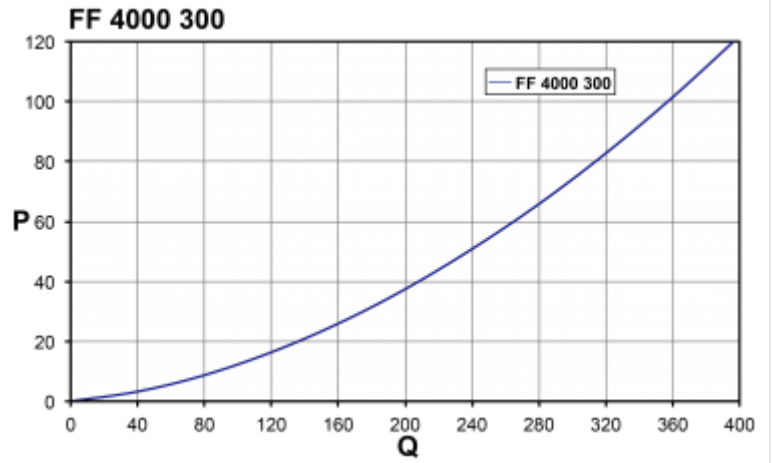

Air flow:

Cut out dimensions: