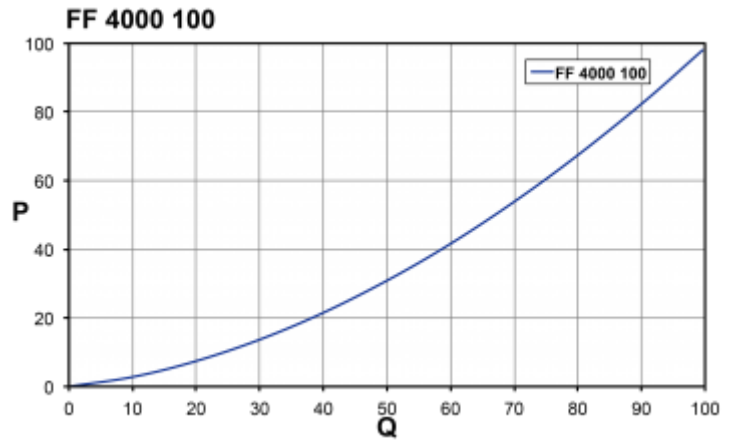

Air flow:

Cut out dimensions: