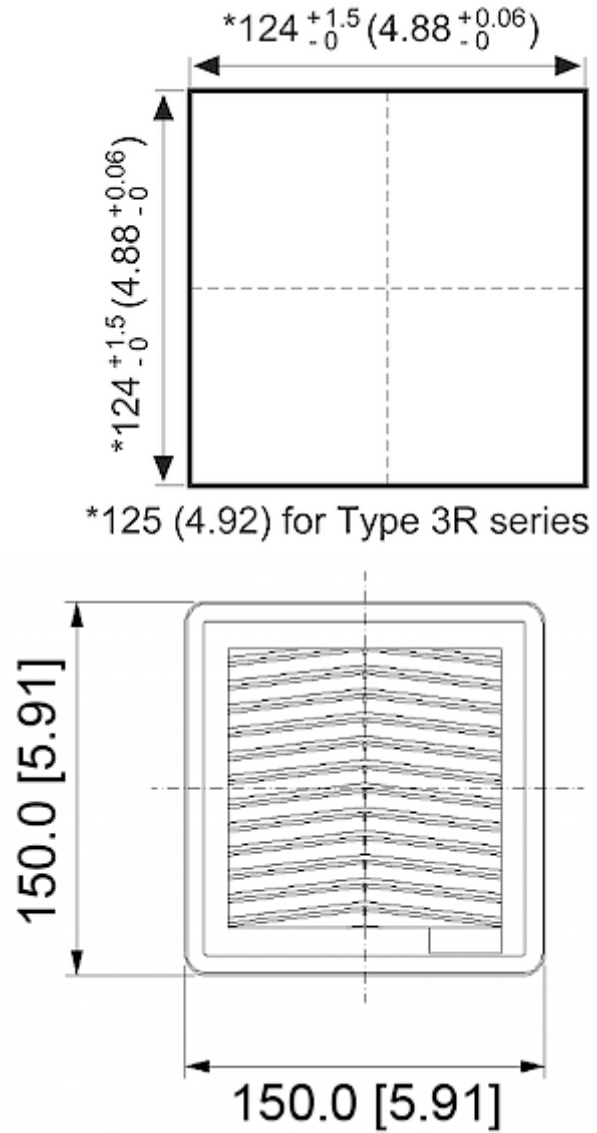

Exhaust filter

Description

Order Number:	400010000
Color:	RAL 7035
Housing Material:	ABS Plastic
Ingress protection:	NEMA 12
Optional:	# 4000 10003 black # 4000 10030 NEMA 3R # 4000 10033 black, NEMA 3R
Approvals:	CE, cULus, CSA

Technical data

Operating temperature range:	14°F - +131°F
Dimension H x W x D:	5.91 x 5.91 x 1.15 in.
Weight:	0.40 lbs
Cut out dimensions:	4.88 x 4.88 in. (+0.06)
Degree of separation:	85% - DIN 24185
Wall thickness:	0.05 - 0.13 inch
Installation:	Elastic clips

Air flow:

Cut out dimensions:

Order Information

With NEMA 3R protection part no.	400010030
Taric code	84145915
GTIN (EAN)	5350604100015