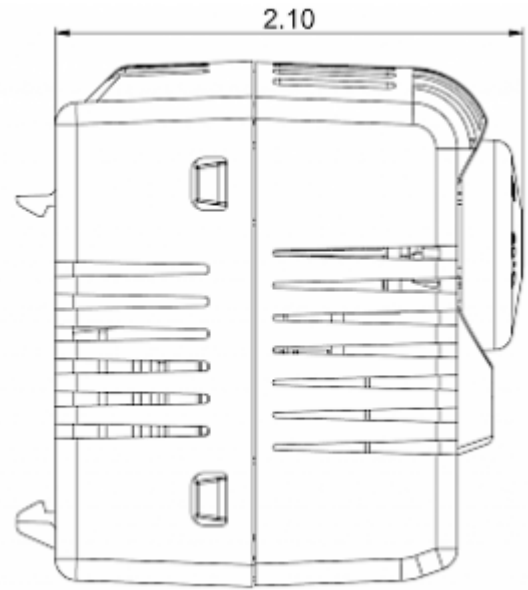

## Thermal f.b. thermostat

## Description

<b>Order Number:</b>	301321
<b>Brand Name:</b>	SOLIFLEX
<b>Color:</b>	Grey (RAL 7011)
<b>Housing Material:</b>	PC plastic
<b>Ingress protection:</b>	IP 20
<b>Note:</b>	Hyst. 4-7K/1K / Sw.Pt.tol $\pm 3K$
<b>Approvals:</b>	CE, cURus
<b>UL File Number:</b>	E358385

## Technical data

<b>Operating temperature range:</b>	32°F - 140°F
<b>Setting range:</b>	32°F - 140°F
<b>Mounting:</b>	Clips for DIN rail 1.38 inch
<b>Dimension H x W x D:</b>	2.36 x 1.54 x 2.10 inch
<b>Weight:</b>	64 g
<b>Voltage / Frequency:</b>	AC:250V/10A(res)/2A(ind) DC:72V/30W UL: max.250 VAC NC/NO: 10/5 A (res)
<b>Lifetime:</b>	100,000 hrs.
<b>Connection:</b>	4-pole terminal, clamping torque 0.5 Nm max. solid wire - AWG 14 max., stranded wire - AWG 16 max.

**Cut out  
dimensions:**