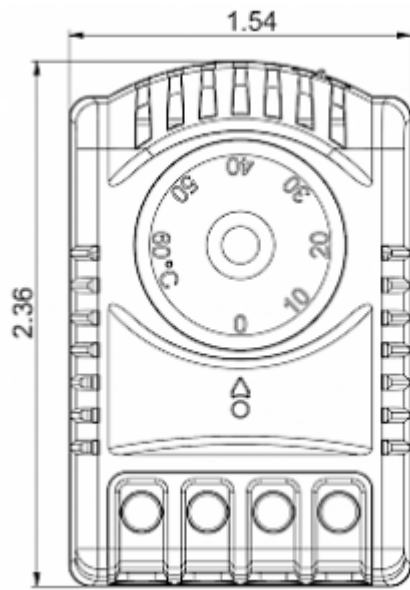

## Description

<b>Order Number:</b>	301321
<b>Brand Name:</b>	SOLIFLEX
<b>Color:</b>	Grey (RAL 7011)
<b>Housing Material:</b>	PC plastic
<b>Ingress protection:</b>	IP 20
<b>Note:</b>	Hyst. 4-7K/1K / Sw.Pt.tol $\pm 3K$
<b>Approvals:</b>	CE, cURus
<b>UL File Number:</b>	E358385

## Technical data

<b>Operating temperature range:</b>	32°F - 140°F
<b>Setting range:</b>	32°F - 140°F
<b>Mounting:</b>	Clips for DIN rail 1.38 inch
<b>Dimension H x W x D:</b>	2.36 x 1.54 x 2.10 inch
<b>Weight:</b>	64 g
<b>Voltage / Frequency:</b>	AC:250V/10A(res)/2A(ind) DC:72V/30W UL: max.250 VAC NC/NO: 10/5 A (res)
<b>Lifetime:</b>	100,000 hrs.
<b>Connection:</b>	4-pole terminal, clamping torque 0.5 Nm max. solid wire - AWG 14 max., stranded wire - AWG 16 max.

**Cut out  
dimensions:**