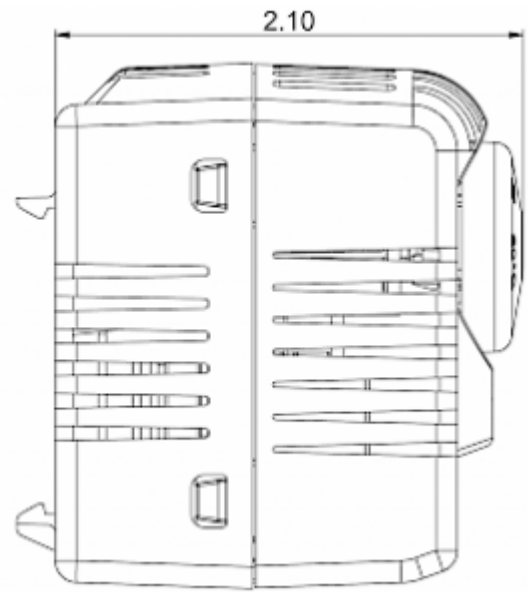

## Thermal f.b. thermostat

## Technical data

<b>Operating temperature range:</b>	32°F -140°F
<b>Setting range:</b>	0°C - 60°C
<b>Mounting:</b>	Clips for DIN rail 1.38 inch
<b>Dimension H x W x D:</b>	2.36 x 1.54 x 2.10 inch
<b>Weight:</b>	2.26 oz.
<b>Voltage / Frequency:</b>	AC:250V/10A(res)/2A(ind) DC:72V/30W UL: max.250 VAC NC/NO: 10/5 A (res)
<b>Lifetime:</b>	100,000 hrs.
<b>Connection:</b>	4-pole terminal, clamping torque 0.5 Nm max. solid wire - AWG 14 max., stranded wire - AWG 16 max.

**Cut out  
dimensions:**