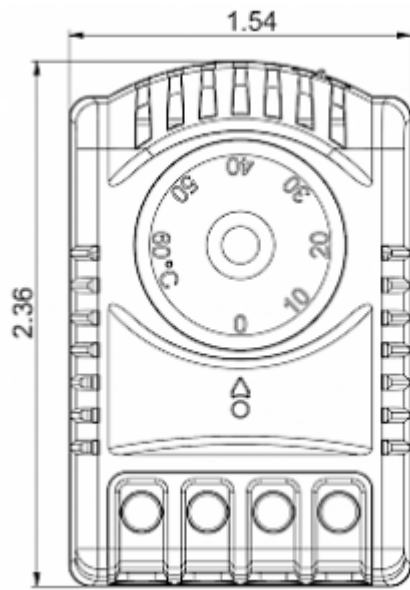

## Description

<b>Order Number:</b>	301320
<b>Brand Name:</b>	SOLIFLEX
<b>Color:</b>	Grey (RAL 7011)
<b>Housing Material:</b>	PC plastic
<b>Ingress protection:</b>	IP 20
<b>Note:</b>	Hyst. 4-7K/1K / Sw.Pt.tol $\pm 3K$
<b>Approvals:</b>	CE, cURus
<b>UL File Number:</b>	E358385

## Technical data

<b>Operating temperature range:</b>	32°F -140°F
<b>Setting range:</b>	0°C - 60°C
<b>Mounting:</b>	Clips for DIN rail 1.38 inch
<b>Dimension H x W x D:</b>	2.36 x 1.54 x 2.10 inch
<b>Weight:</b>	2.26 oz.
<b>Voltage / Frequency:</b>	AC:250V/10A(res)/2A(ind) DC:72V/30W UL: max.250 VAC NC/NO: 10/5 A (res)
<b>Lifetime:</b>	100,000 hrs.
<b>Connection:</b>	4-pole terminal, clamping torque 0.5 Nm max. solid wire - AWG 14 max., stranded wire - AWG 16 max.

**Cut out  
dimensions:**