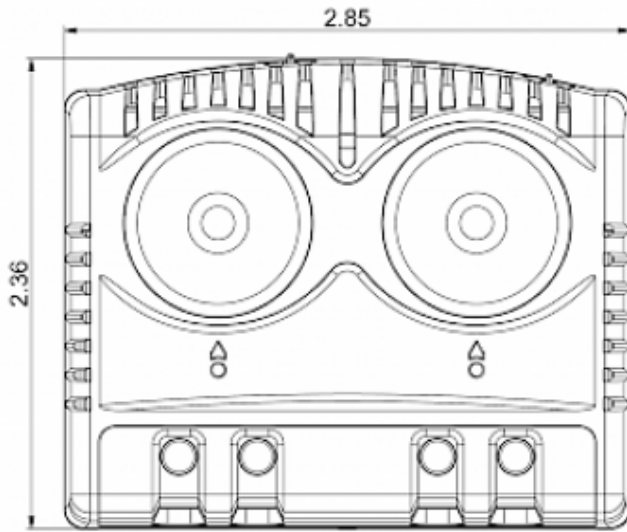

Twin thermostat NCNO

Description

Order Number:	301230
Brand Name:	SOLIFLEX
Color:	Grey (RAL 7011)
Housing Material:	PC plastic
Ingress protection:	IP 20
Note:	Hyst. 7±3K / Sw.Pt.tol ±4K
Approvals:	CE, cURus
UL File Number:	E358385

Technical data

Operating temperature range:	-40°F - +176°F
Setting range:	-10°C - 80°C
Mounting:	Clips for DIN rail 1.38 inch
Dimension H x W x D:	2.36 x 2.85 x 1.67 inch
Weight:	~3.89 oz.
Voltage / Frequency:	max. 250 V AC 16 A(res) / 2 A(ind) max. 72 V DC max. 30 W
Lifetime:	100,000 hrs.
Connection:	2-pole terminal (x2), clamping torque 0.5 Nm max. solid wire - AWG 14 max., stranded wire - AWG 16 max.

**Cut out
dimensions:**

Order Information

Zolltarifnummer	90321089
EAN Nummer	5350604010321