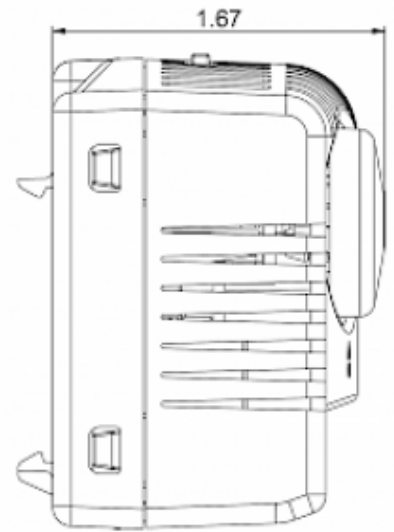

Twin thermostat NCNO

Description

Order Number:	301230
Brand Name:	SOLIFLEX
Color:	Grey (RAL 7011)
Housing Material:	PC plastic
Ingress protection:	IP 20
Note:	Hyst. 7±3K / Sw.Pt.tol ±4K
Approvals:	CE, cURus
UL File Number:	E358385

Technical data

Operating temperature range:	-40°F - +176°F
Setting range:	-10°C - 80°C
Mounting:	Clips for DIN rail 1.38 inch
Dimension H x W x D:	2.36 x 2.85 x 1.67 inch
Weight:	~3.89 oz.
Voltage / Frequency:	max. 250 V AC 16 A(res) / 2 A(ind) max. 72 V DC max. 30 W
Lifetime:	100,000 hrs.
Connection:	2-pole terminal (x2), clamping torque 0.5 Nm max. solid wire - AWG 14 max., stranded wire - AWG 16 max.

**Cut out
dimensions:**

Order Information

Zolltarifnummer	90321089
EAN Nummer	5350604010321