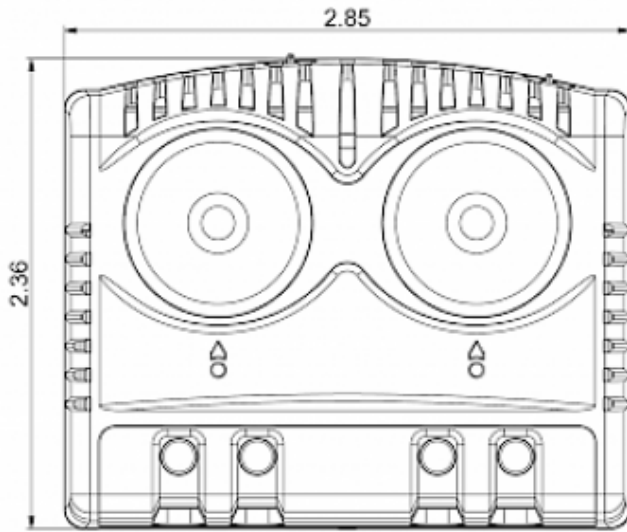

## Technical data

<b>Operating temperature range:</b>	-40°F - +176°F
<b>Setting range:</b>	-10°C - 80°C
<b>Mounting:</b>	Clips for DIN rail 1.38 inch
<b>Dimension H x W x D:</b>	2.36 x 2.85 x 1.67 inch
<b>Weight:</b>	~3.89 oz.
<b>Voltage / Frequency:</b>	max. 250 V AC 16 A(res) / 2 A(ind) max. 72 V DC max. 30 W
<b>Lifetime:</b>	100,000 hrs.
<b>Connection:</b>	2-pole terminal (x2), clamping torque 0.5 Nm max. solid wire - AWG 14 max., stranded wire - AWG 16 max.

**Cut out  
dimensions:**