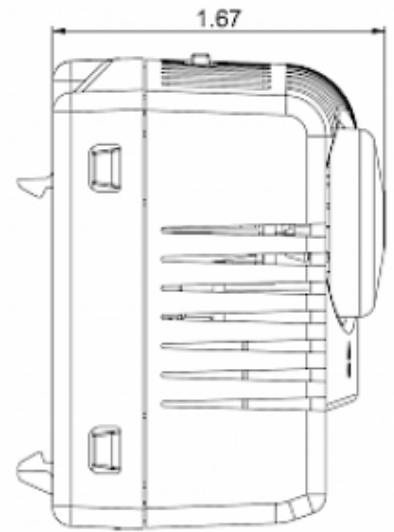

## Twin thermostat NONO

## Technical data

<b>Operating temperature range:</b>	-40°F - +176°F
<b>Setting range:</b>	-10°C - 80°C
<b>Mounting:</b>	Clips for DIN rail 1.38 inch
<b>Dimension H x W x D:</b>	2.36 x 2.85 x 1.67 inch
<b>Weight:</b>	~3.89 oz.
<b>Voltage / Frequency:</b>	max. 250 V AC 16 A(res) / 2 A(ind) max. 72 V DC max. 30 W
<b>Lifetime:</b>	100,000 hrs.
<b>Connection:</b>	2-pole terminal (x2), clamping torque 0.5 Nm max. solid wire - AWG 14 max., stranded wire - AWG 16 max.

**Cut out  
dimensions:**