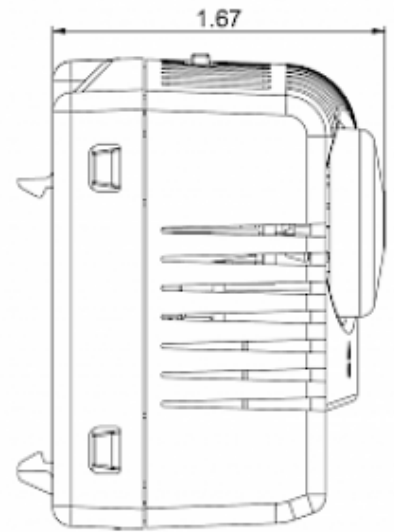

## Twin thermostat NCNC

## Technical data

<b>Operating temperature range:</b>	-40°F - +176°F
<b>Setting range:</b>	-10°C - 80°C
<b>Mounting:</b>	Clips for DIN rail 1.38 inch
<b>Dimension H x W x D:</b>	2.36 x 2.85 x 1.67 inch
<b>Weight:</b>	~3.89 oz.
<b>Voltage / Frequency:</b>	max. 250 V AC 16 A(res) / 2 A(ind) max. 72 V DC max. 30 W
<b>Lifetime:</b>	100,000 hrs.
<b>Connection:</b>	2-pole terminal (x2), clamping torque 0.5 Nm max. solid wire - AWG 14 max., stranded wire - AWG 16 max.

**Cut out  
dimensions:**