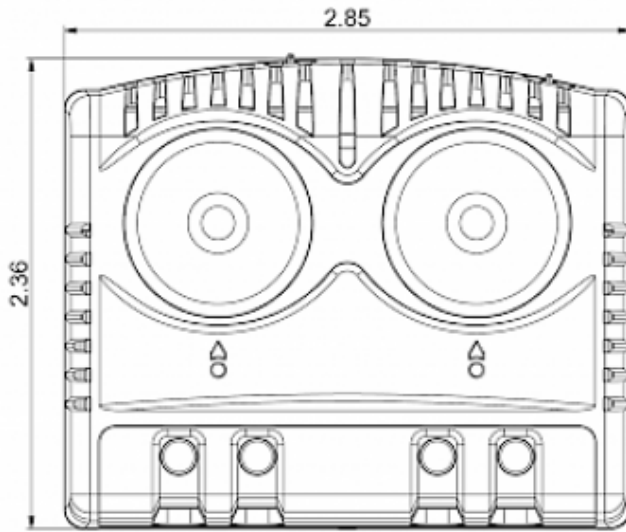

## Technical data

<b>Operating temperature range:</b>	-40°F - +176°F
<b>Setting range:</b>	-10°C - 80°C
<b>Mounting:</b>	Clips for DIN rail 1.38 inch
<b>Dimension H x W x D:</b>	2.36 x 2.85 x 1.67 inch
<b>Weight:</b>	~3.89 oz.
<b>Voltage / Frequency:</b>	max. 250 V AC 16 A(res) / 2 A(ind) max. 72 V DC max. 30 W
<b>Lifetime:</b>	100,000 hrs.
<b>Connection:</b>	2-pole terminal (x2), clamping torque 0.5 Nm max. solid wire - AWG 14 max., stranded wire - AWG 16 max.

**Cut out  
dimensions:**