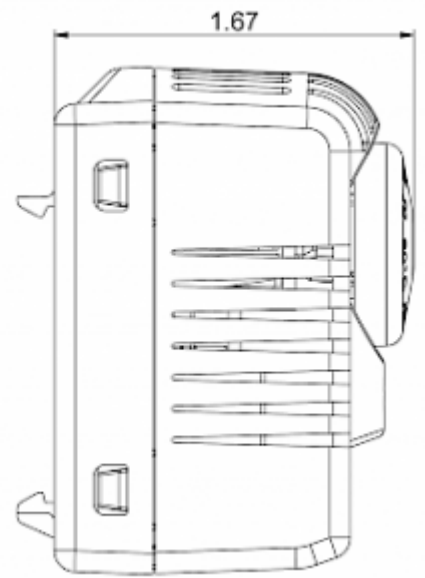

## Technical data

<b>Operating temperature range:</b>	-40°F - 176°F
<b>Setting range:</b>	14°F - 176°F
<b>Mounting:</b>	Clips for DIN rail 1.38 inch
<b>Dimension H x W x D:</b>	2.36 x 1.54 x 1.67 inch
<b>Weight:</b>	~ 2.3 oz.
<b>Voltage / Frequency:</b>	max. 250 V AC 16 A(res) / 2 A(ind) max. 72 V DC max. 30 W
<b>Lifetime:</b>	100,000 hrs.
<b>Connection:</b>	2-pole terminal, clamping torque 0.5 Nm max. solid wire - AWG 14 max stranded wire - AWG 16 max

**Cut out dimensions:**