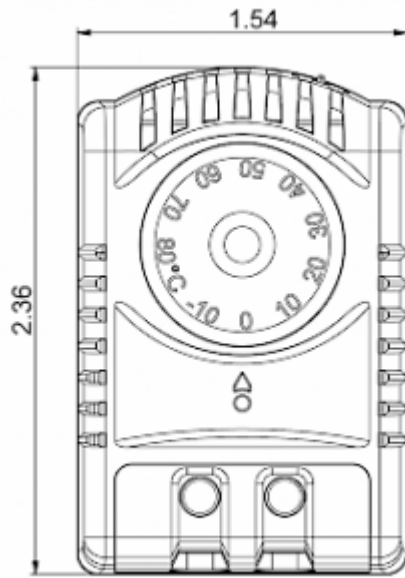

## Description

<b>Order Number:</b>	301120
<b>Brand Name:</b>	SOLIFLEX
<b>Color:</b>	Grey (RAL 7011)
<b>Housing Material:</b>	PC plastic
<b>Ingress protection:</b>	IP 20
<b>Note:</b>	Hyst. 7±3K / Sw.Pt.tol ±4K
<b>Approvals:</b>	CE, cURus
<b>UL File Number:</b>	E358385

## Technical data

<b>Operating temperature range:</b>	-40°F - 176°F
<b>Setting range:</b>	14°F - 176°F
<b>Mounting:</b>	Clips for DIN rail 1.38 inch
<b>Dimension H x W x D:</b>	2.36 x 1.54 x 1.67 inch
<b>Weight:</b>	~ 2.3 oz.
<b>Voltage / Frequency:</b>	max. 250 V AC 16 A(res) / 2 A(ind) max. 72 V DC max. 30 W
<b>Lifetime:</b>	100,000 hrs.
<b>Connection:</b>	2-pole terminal, clamping torque 0.5 Nm max. solid wire - AWG 14 max stranded wire - AWG 16 max

**Cut out dimensions:**