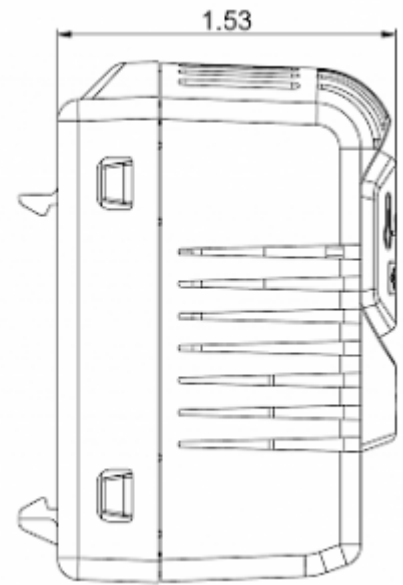

## Technical data

<b>Operating temperature range:</b>	-40°F - +176°F
<b>Setting range:</b>	ON 60°C/140°F - OFF 50°C/122°F
<b>Mounting:</b>	DIN rail 1.38 inch
<b>Dimension H x W x D:</b>	12.36 x 1.54 x 1.53 inch
<b>Weight:</b>	~ 1.76 oz.
<b>Voltage / Frequency:</b>	max. 250 V AC 16 A(res) / 10 A(ind) max. 72 V DC max. 30 W
<b>Lifetime:</b>	30k Cycles
<b>Connection:</b>	2-pole terminal, clamping torque 0.5 Nm max. solid wire - 2.5 mm <sup>2</sup> max. stranded wire - 1.5 mm <sup>2</sup> max.

**Cut out dimensions:**