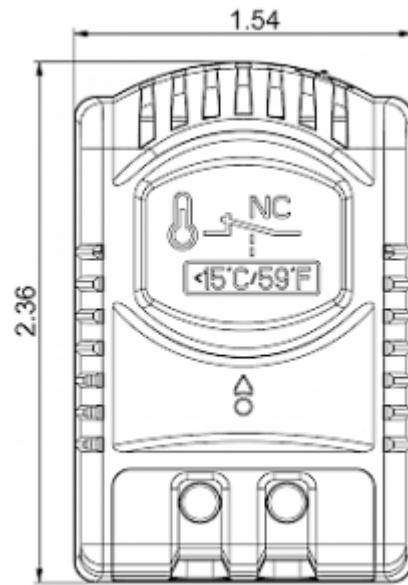

## Description

<b>Order Number:</b>	301050
<b>Brand Name:</b>	SOLIFLEX
<b>Color:</b>	Grey RAL 7011
<b>Housing Material:</b>	PC plastic
<b>Ingress protection:</b>	IP 20
<b>Note:</b>	Hyst.10±2K / Sw.Pt.tol ±2K
<b>Approvals:</b>	CE, cURus
<b>UL File Number:</b>	E358385

## Technical data

<b>Operating temperature range:</b>	-40°F - +176°F
<b>Setting range:</b>	ON 60°C/140°F - OFF 50°C/122°F
<b>Mounting:</b>	DIN rail 1.38 inch
<b>Dimension H x W x D:</b>	12.36 x 1.54 x 1.53 inch
<b>Weight:</b>	~ 1.76 oz.
<b>Voltage / Frequency:</b>	max. 250 V AC 16 A(res) / 10 A(ind) max. 72 V DC max. 30 W
<b>Lifetime:</b>	30k Cycles
<b>Connection:</b>	2-pole terminal, clamping torque 0.5 Nm max. solid wire - 2.5 mm <sup>2</sup> max. stranded wire - 1.5 mm <sup>2</sup> max.

**Cut out dimensions:**