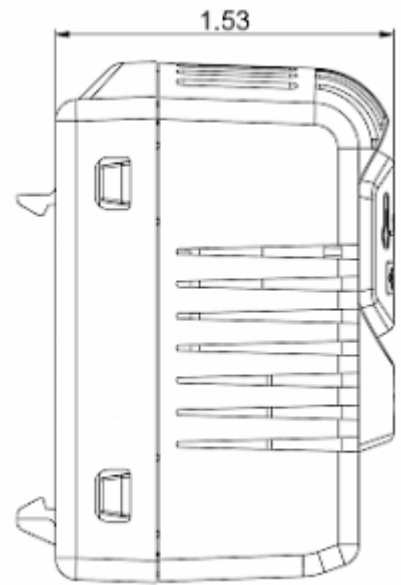

Pre-set thermostat NO

Description

Order Number:	301030
Brand Name:	SOLIFLEX
Color:	Grey RAL 7011
Housing Material:	PC plastic
Ingress protection:	IP 20
Note:	Hyst.10±2K / Sw.Pt.tol ±2K
Approvals:	CE, cURus
UL File Number:	E358385

Technical data

Operating temperature range:	-40°F - +176°F
Setting range:	ON 35°C/95°F - OFF 25°C/77°F
Mounting:	DIN rail 1.38 inch
Dimension H x W x D:	12.36 x 1.54 x 1.53 inch
Weight:	~ 1.76 oz.
Voltage / Frequency:	max. 250 V AC 16 A(res) / 10 A(ind) max. 72 V DC max. 30 W
Lifetime:	100,000 hrs.
Connection:	2-pole terminal, clamping torque 0.5 Nm max. solid wire - 2.5 mm ² max. stranded wire - 1.5 mm ² max.

Cut out dimensions:

Order Information

Zolltarifnummer	90321089
EAN Nummer	5350604010062